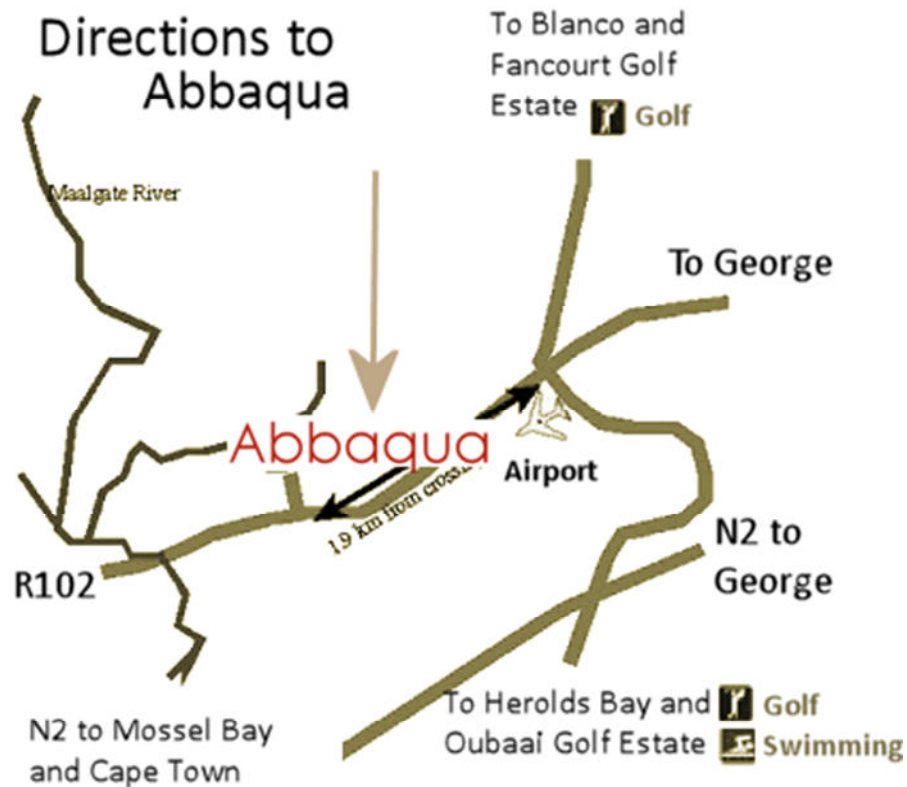

Abbaqua Self Catering

Directions

From the N2

Take exit 425 for R404 toward George Airport/Heroldsbaai/N12
600 m

Turn left onto R404

2.7 km

Turn left at R102

1.9 km

Turn right and continue for a few hundred meters until you reach
Abbaqua on the right hand side.

Contact Person: Ronell Lubbe / Mobile: +27 (0)84 550 0526